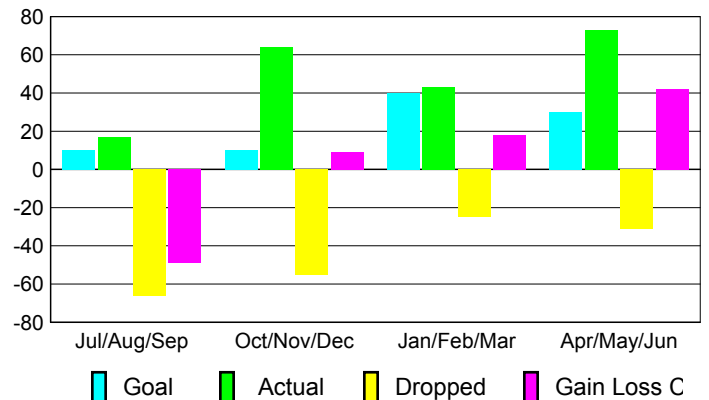

Membership Results 2009-2010

Goal, New, Dropped, Gain/Loss