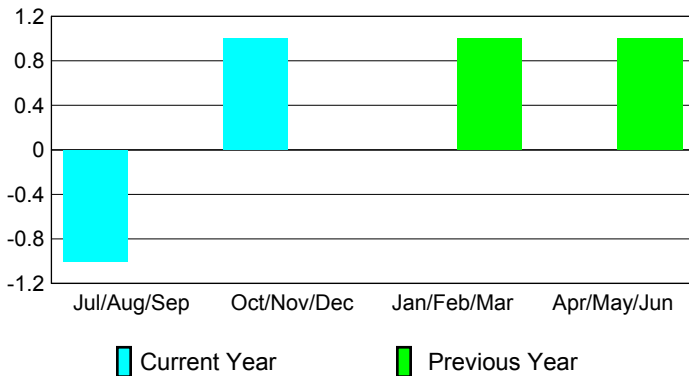

Club Results 2009-2010

Goal, New, Dropped, Gain/Loss

Comparison of Club Gain/Loss

Current Year Compared to the Previous Year

YTD Status Quo Clubs 2009-2010

Status Quo Clubs Compared to Status Quo Members

MEMBERSHIP