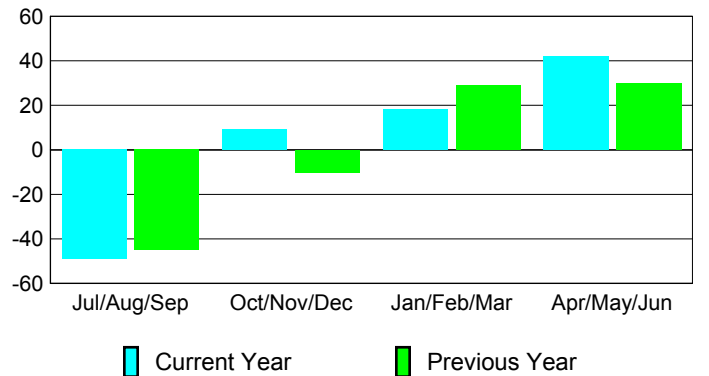

Comparison of Membership Gain/Loss

Current Year Compared to the Previous Year