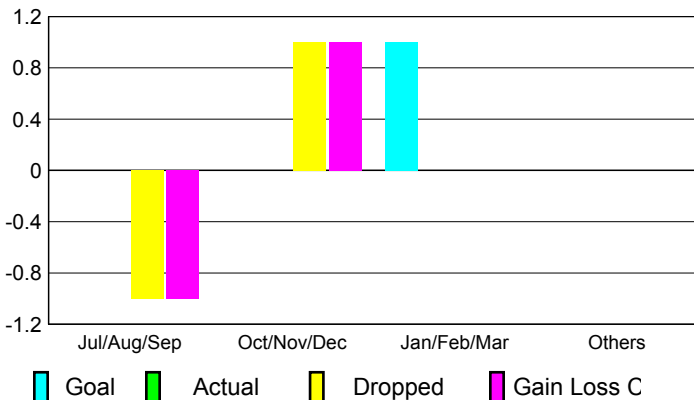

2009-2010 GMT Quarterly Report for District (or Undistricted) **District 51 O**

GMT: **Doctor CARLOS E JUSTINIAN**

Location: **PUERTO RICO**

GMT CA: **3**

CLUBS

Club Results
2009-2010

Clubs
2008-2009

Month	New Club Goal	Actual New Clubs	Actual Dropped Clubs	Gain/Loss of Clubs	Gain/Loss of Clubs
Jul/Aug/Sep	0	0	-1	-1	0
Oct/Nov/Dec	0	0	1	1	0
Jan/Feb/Mar	1	0	0	0	1
Apr/May/June	0	0	0	0	1
Totals	1	0	0	0	2

Club Results 2009-2010

Goal, New, Dropped, Gain/Loss

Comparison of Club Gain/Loss

Current Year Compared to the Previous Year

YTD Status Quo Clubs 2009-2010

Status Quo Clubs Compared to Status Quo Members

MEMBERSHIP